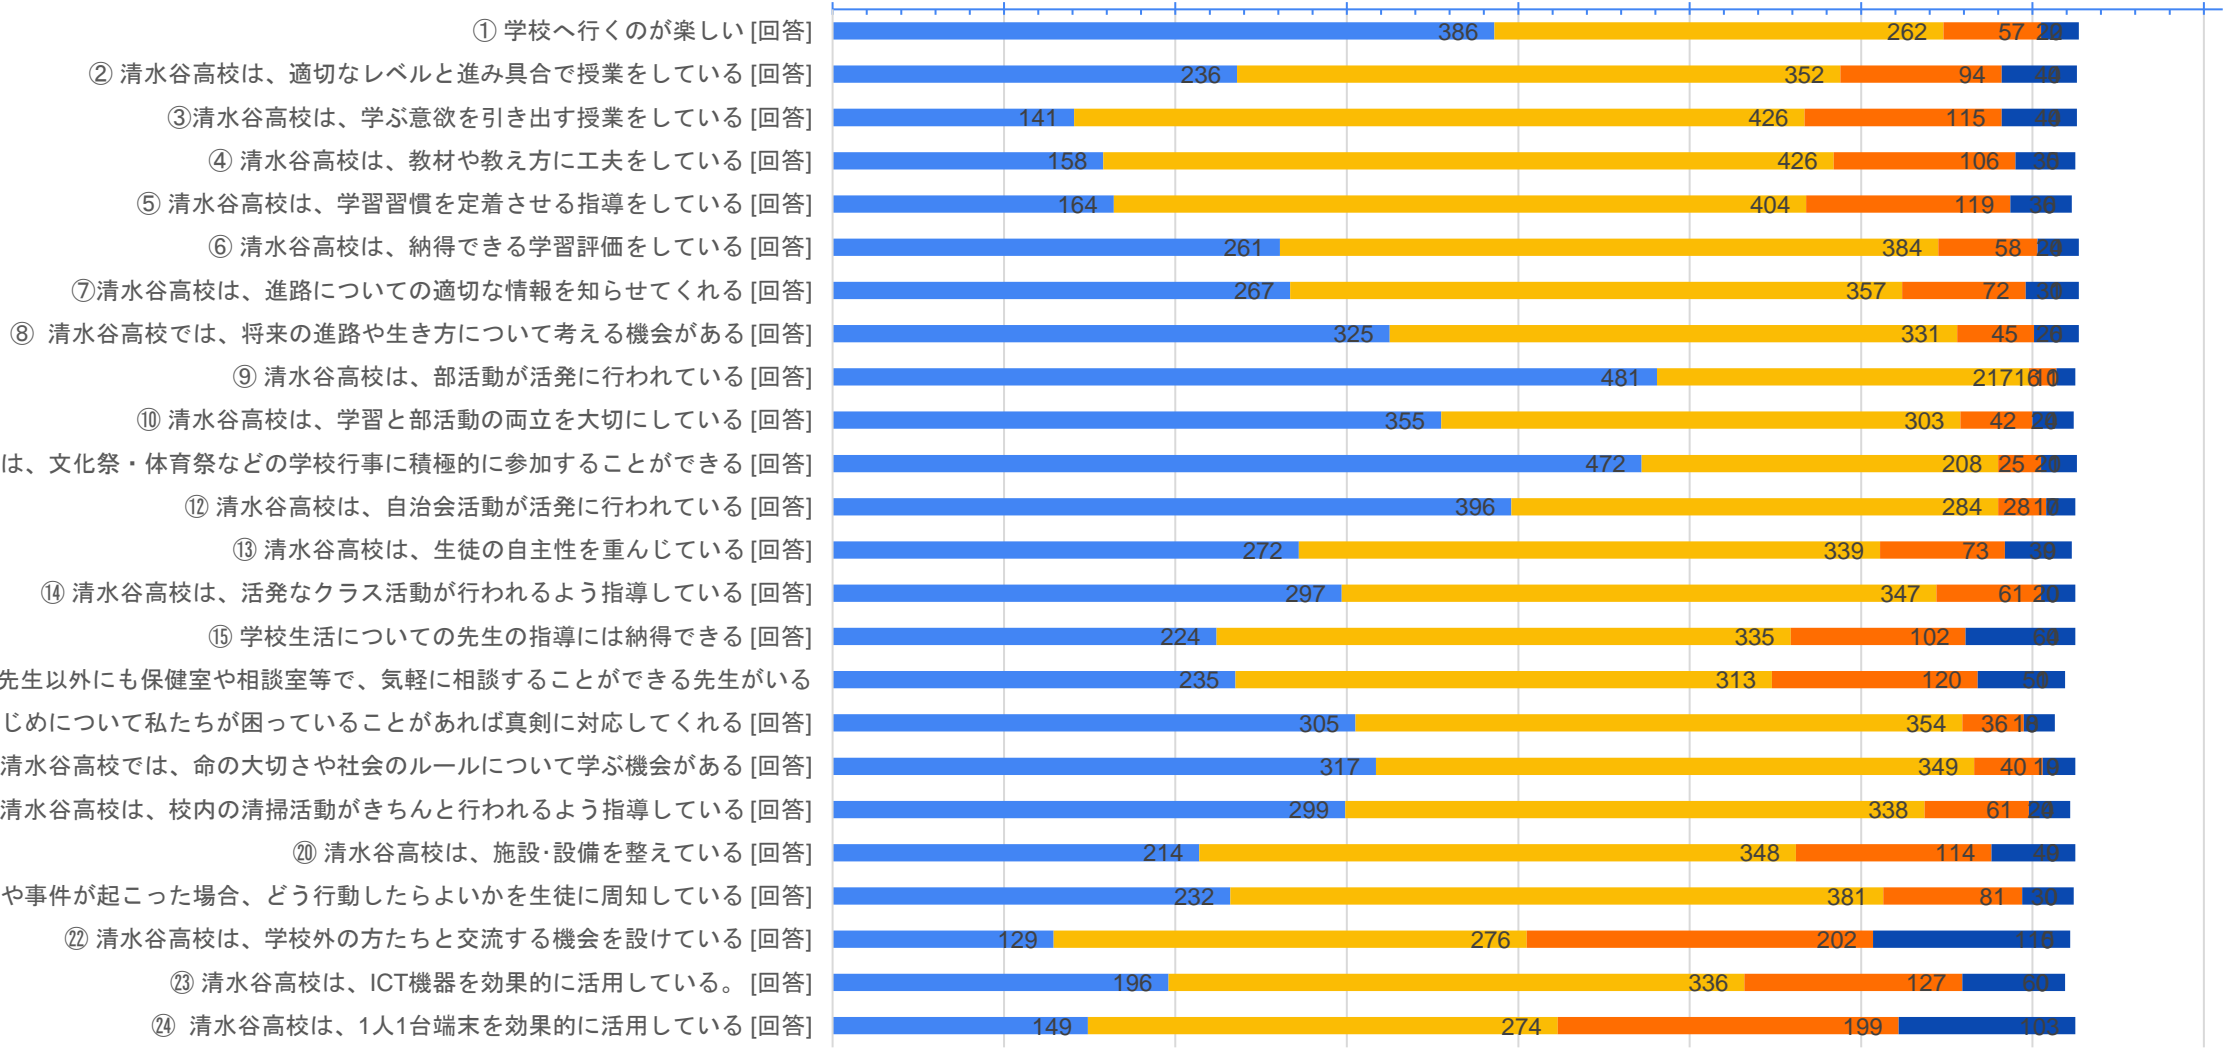

# 生徒

■ はい ■ どちらかといえばはい ■ どちらかといえばいいえ ■ いいえ ■ わからない

|       | 1    | 2    | 3    | 4    | 5    | 6    | 7    | 8    | 9    | 10   | 11   | 12   | 13   | 14   | 15   | 16   | 17   | 18   | 19   | 20   | 21   | 22   | 23   | 24   |
|-------|------|------|------|------|------|------|------|------|------|------|------|------|------|------|------|------|------|------|------|------|------|------|------|------|
| 回答数   | 727  | 726  | 726  | 725  | 723  | 727  | 727  | 727  | 725  | 724  | 726  | 725  | 723  | 725  | 725  | 719  | 713  | 725  | 722  | 725  | 724  | 722  | 719  | 725  |
| 回答率   | 100% | 100% | 100% | 100% | 100% | 100% | 100% | 100% | 100% | 100% | 100% | 100% | 100% | 100% | 100% | 100% | 100% | 100% | 100% | 100% | 100% | 100% | 100% | 100% |
| 1 はい  | 53%  | 33%  | 19%  | 22%  | 23%  | 36%  | 37%  | 45%  | 66%  | 49%  | 65%  | 55%  | 38%  | 41%  | 31%  | 33%  | 43%  | 44%  | 41%  | 30%  | 32%  | 18%  | 27%  | 21%  |
| 2     | 36%  | 48%  | 59%  | 59%  | 56%  | 53%  | 49%  | 46%  | 30%  | 42%  | 29%  | 39%  | 47%  | 48%  | 46%  | 44%  | 50%  | 48%  | 47%  | 48%  | 53%  | 38%  | 47%  | 38%  |
| 3     | 8%   | 13%  | 16%  | 15%  | 16%  | 8%   | 10%  | 6%   | 2%   | 6%   | 3%   | 4%   | 10%  | 8%   | 14%  | 17%  | 5%   | 6%   | 8%   | 16%  | 11%  | 28%  | 18%  | 27%  |
| 4 いいえ | 3%   | 6%   | 6%   | 5%   | 5%   | 3%   | 4%   | 4%   | 2%   | 3%   | 3%   | 2%   | 5%   | 3%   | 9%   | 7%   | 3%   | 3%   | 3%   | 7%   | 4%   | 16%  | 8%   | 14%  |